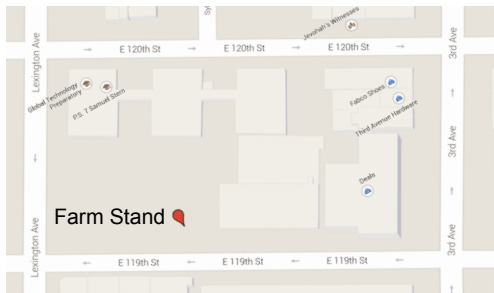

Where do I go?

We're at the P.S. 7 playground on 119th between Lex & 3rd.

EDIBLE
SCHOOLYARD
NYC